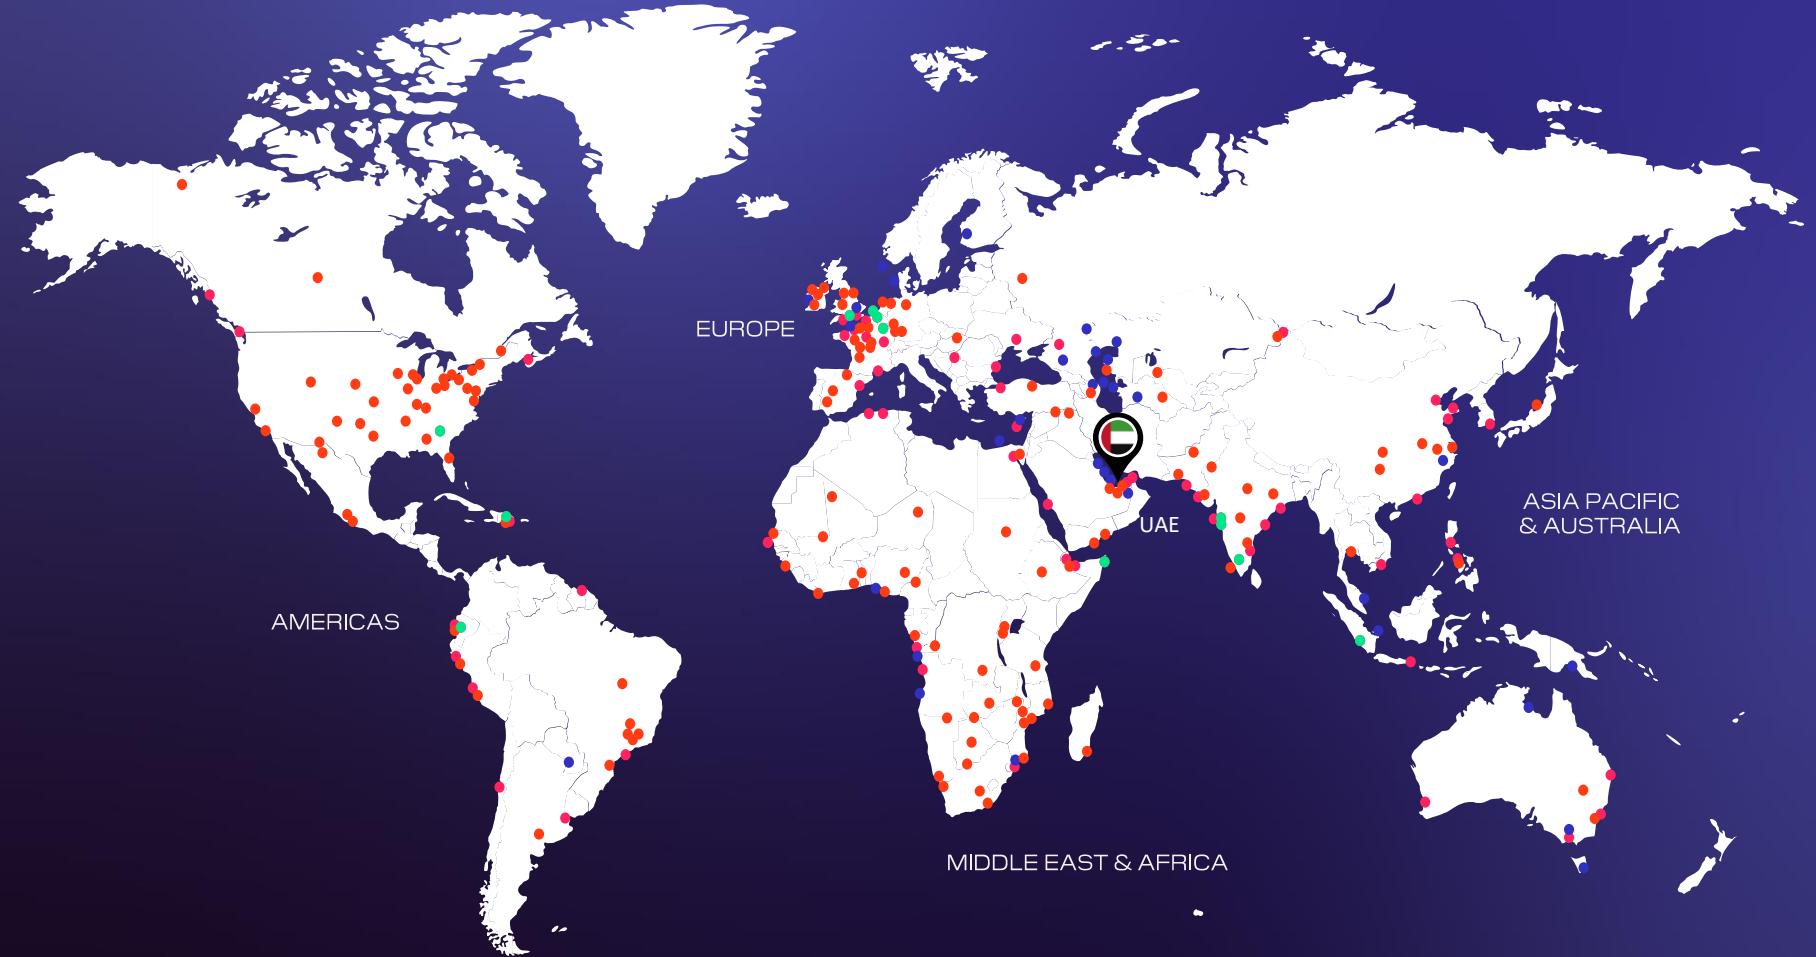

# A LEADING ENABLER OF GLOBAL TRADE

With over **10% of world trade** moving through our network, we make it simpler than ever for businesses to scale and succeed globally.

We are a reliable, trustworthy, and time-bound logistics partner that you can bank upon—**from the factory floor to the customer's door.**

# GLOBAL PRESENCE

**40 YRS**  
OF EXPERIENCE OF  
SERVING CLIENTS

**800**  
GLOBAL LOCATIONS

**103,000**  
EMPLOYEES

**1M SQM**  
OPERATING SPACE

**\$37BN**  
CAPITAL EMPLOYED

An integrated network, ensuring worldwide coverage.

- LOGISTICS
- ECONOMIC ZONES
- PORTS & TERMINALS
- MARINE SERVICES

# OUR FULFILLMENT NETWORK

Strategically positioned centres for Europe, Sub-Saharan Africa, and beyond.

-  Hinckley, UK 
-  Elsenfeld, DE 
-  Venray, NL 
-  Swarzedz, PL 
-  Windhoek, NA 
-  Johannesburg, ZA 